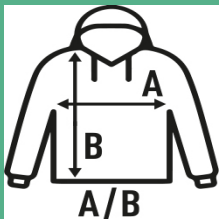

FULL ZIP SWEATSHIRT

Men's sweatshirt with full invisible zipper and high collar with side pockets. Available in 11 colors and from size XS to XXL. Because of its higher polyester composition, some of our customers use the **white sweatshirt to sublimate**.

Details:

- 65% Polyester / 35% Cotton
- Cuffs and bottom hem in 2x1 rib with elastane.
- Kissing zipper.
- Hand pockets.
- 290 g/m² approx.
- 65% Polyester / 35% Cotton
- GM: 61% algodón /31% poliéster / 8% viscosa

65% Polyester / 35% Cotton. Weight: 290 g/m² approx.

Box 25

Pack 25

SIZE

EU	XS	S	M	L	XL	XXL
Width	52 cm 20.5"	54 cm 21.3"	56 cm 22"	58 cm 22.8"	60 cm 23.6"	62 cm 24.4"
Length	67 cm 26.4"	69 cm 27.2"	72 cm 28.3"	74 cm 29.1"	76 cm 29.9"	78 cm 30.7"