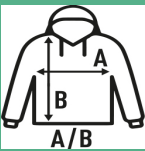

FULL ZIP SWEATSHIRT

Men's sweatshirt with full invisible zipper and high collar with side pockets. Available in 11 colors and from size XS to XXL.

Details:

- 65% Polyester / 35% Cotton
- Cuffs and bottom hem in 2x1 rib with elastane.
- Kissing zipper.
- Hand pockets.
- GM: 61% cotton /31% recycled polyester / 8% viscose

60% Cotton / 40% recycled polyester. Weight: 290 g/m² approx.

Box 25

Pack 25

SIZE

EU	XS	S	M	L	XL	XXL
Width	52 cm 20.5"	54 cm 21.3"	56 cm 22"	58 cm 22.8"	60 cm 23.6"	62 cm 24.4"
Length	67 cm 26.4"	69 cm 27.2"	72 cm 28.3"	74 cm 29.1"	76 cm 29.9"	78 cm 30.7"