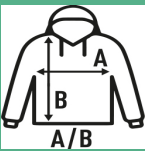

## KANGAROO SWEATSHIRT

Hooded sweatshirt for men with kangaroo pocket and matching drawstring. Available in 61 colors and from size XS to 5XL.

Details:

- Hooded sweatshirt.
- Dyed-to-match drawcord.
- Pouch pocket for extra carry.
- Cuffs and bottom hem in 2x1 rib with elastane.
- GM: 61% cotton / 31% recycled polyester / 8% viscose
- DGM: 60% recycled polyester / 40% cotton
- AS: 67% cotton / 31% recycled polyester / 2% viscose
- Fluor: 70% recycled polyester / 30% cotton

Box 25

Pack 25

### SIZE

EU	XS	S	M	L	XL	XXL	3XL	4XL	5XL
Width	52 cm 20.5"	54 cm 21.3"	56 cm 22"	58 cm 22.8"	60 cm 23.6"	62 cm 24.4"	64 cm 25.2"	67 cm 26.4"	69 cm 27.2"
Length	68 cm 26.8"	69 cm 27.2"	70 cm 27.6"	71 cm 28"	72 cm 28.3"	74 cm 29.1"	76 cm 29.9"	78 cm 30.7"	80 cm 31.5"