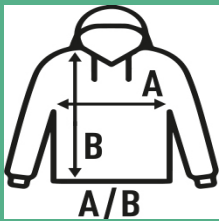

## HALF ZIP SWEATSHIRT

**Men's sweatshirt with half zip and high collar.** Available in 8 colors and from size S to XXL. Because of its higher polyester composition, some of our customers use the **white sweatshirt to sublimate**.

Details:

- Cuffs and bottom hem in 2x1 rib with elastane.
- 290 g/m<sup>2</sup> approx.
- 65% Polyester / 35% Cotton
- AS: 67% algodón / 31% poliéster / 2% viscosa

65% Polyester / 35% Cotton. Weight: 290 g/m<sup>2</sup> approx.

### SIZE

EU	S	M	L	XL	XXL
Width	54 cm 21.3"	57 cm 22.4"	60 cm 23.6"	63 cm 24.8"	66 cm 26"
Length	66 cm 26"	69 cm 27.2"	72 cm 28.3"	76 cm 29.9"	78 cm 30.7"