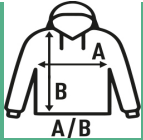

## HALF ZIP SWEATSHIRT

Men's sweatshirt with half zip and high collar. Available in 8 colors and from size S to XXL.

Details:

- Cuffs and bottom hem in 2x1 rib with elastane.
- brushed plush

Colos composition:

### SIZE

EU

S

M

L

XL

XXL

Width