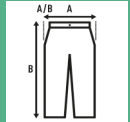

SWEAT SHORTS MAN

Men's short plush jogger pants, with side pockets with marked stitching, back pocket and elastic waist with adjustable drawstring.

Details:

- Elastic waistband with matching drawcord.
- Front pockets with marked stitching.
- One back pocket.
- GM: 61% cotton /31% recycled polyester / 8% viscose

60% Cotton / 40% recycled polyester. Weight: 290 g/m² approx.

Box 25 uds.

SIZE

EU

S

M

L

XL

Width

49 cm
19.3"

51 cm
20.1"

52 cm
20.5"

54 cm
21.3"

Length

45 cm
17.7"

49 cm
19.3"

54 cm
21.3"

58 cm
22.8"

Black
(BK)

Navy
(NY)

Grey Melange
(GM)