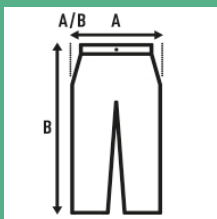

## MAN SWEAT SHORTS

Men's short plush jogger pants, with side pockets with marked stitching, back pocket and elastic waist with adjustable drawstring.

Details:

- Elastic waistband with matching drawcord.
- Front pockets with marked stitching.
- One back pocket.
- 290 g/m<sup>2</sup> approx.
- 65% Polyester / 35% Cotton
- GM: 61% algodón /31% poliéster / 8% viscosa

65% Polyester / 35% Cotton. Weight: 290 g/m<sup>2</sup> approx.

### SIZE

EU	S	M	L	XL
Width	49 cm 19.3"	51 cm 20.1"	52,5 cm 20.5"	54 cm 21.3"
Length	45 cm 17.7"	49 cm 19.3"	54 cm 21.3"	58 cm 22.8"

Black  
(BK)

Navy  
(NY)

Grey Melange  
(GM)