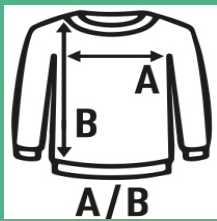

## SWEATSHIRT LADY CROPPED

**Lady Hooded cropped sweatshirt** . Available in 2 colors and from size S to XXL.

Details:

- Hooded sweatshirt.
- Dyed-to-match drawcord.
- Cuffs and bottom hem in 2x1 rib with elastane.
- 290 g/m<sup>2</sup> approx.
- 65% Polyester / 35% Cotton
- GM: 61% cotton /31% polyester / 8% viscose

### SIZE

EU	XS	S	M	L
Width	56 cm 22"	58 cm 22.8"	60 cm 23.6"	62 cm 24.4"
Length	45 cm 17.7"	46 cm 18.1"	48 cm 18.9"	50 cm 19.7"

Black  
(BK)

Grey Melange  
(GM)