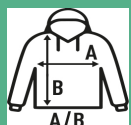

SIZE

EU

S

M

L

XL

XXL

Width

48 cm
18.9"

50 cm
19.7"

52 cm
20.5"

54 cm
21.3"

56 cm
22"

Length

66 cm
26"

68 cm
26.8"

70 cm
27.6"

72 cm
28.3"

74 cm
29.1"

White
(WH)

Black
(BK)

Red
(RD)

Navy
(NY)

Royal Blue
(RB)

Ash Melange
(AS)

Bottle Green
(BG)

Burgundy
(BU)

Denim
(DN)

Grey Melange
(GM)

Kelly Green
(KG)

Orange
(OR)

Pink
(PK)

Purple
(PU)

Raspberry
(RP)

Sky Blue
(SK)

Gold
(SY)

Charcoal
(CHC)

Apple
(AP)