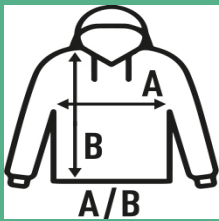

LADY KANGAROO SWEATSHIRT

Hooded girl's sweatshirt and kangaroo pocket with matching fit laces. Available in 19 colors and from size S to XXL. Also for man and child. Because of its higher polyester composition, some of our customers use the **white sweatshirt to sublimate**.

Details:

- Hooded sweatshirt.
- Dyed-to-match drawcord.
- Pouch pocket for extra carry.
- Cuffs and bottom hem in 2x1 rib with elastane.
- 290 g/m² approx.
- 65% Polyester / 35% Cotton
- GM: 61% algodón /31% poliéster / 8% viscosa
- AS: 67% algodón / 31% poliéster / 2% viscosa

65% Polyester / 35% Cotton. Weight: 290 g/m² approx.

SIZE

EU	S	M	L	XL	XXL
Width	48 cm 18.9"	50 cm 19.7"	52 cm 20.5"	54 cm 21.3"	56 cm 22"
Length	66 cm 26"	68 cm 26.8"	70 cm 27.6"	72 cm 28.3"	74 cm 29.1"