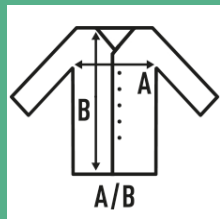

## KANGAROO LADY FRENCH TERRY SWEATSHIRT

Hooded girl's sweatshirt and kangaroo pocket with matching fit laces.

Details:

- Hooded sweatshirt.
- Dyed-to-match drawcord.
- Pouch pocket for extra carry.
- Cuffs and bottom hem in 2x1 rib with elastane.
- 235/240 g/m<sup>2</sup> approx.
- 60% Cotton / 40% Polyester

### SIZE

EU	S	M	L	XL	XXL
Width	48 cm 18.9"	50 cm 19.7"	52 cm 20.5"	54 cm 21.3"	56 cm 22"
Length	66 cm 26"	68 cm 26.8"	70 cm 27.6"	72 cm 28.3"	74 cm 29.1"

White  
(WH)

Black  
(BK)

Navy  
(NY)

Grey Melange  
(GM)