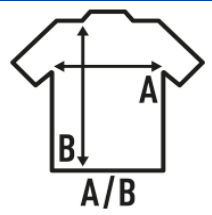

KID TONGA

T-shirt for girls with short sleeves, slightly fitted, with a fine collar and 100% cotton.
Removable label.

Details:

- Single jersey.
- Slightly fitted.
- 1x1 rib on collar.
- 155 g/m² approx.
- 100% Cotton
- GM - 85% Cotton / 15% Viscose
- Removable label

100% Cotton. Weight: 155 g/m² approx.

Box 100

Pack 100

SIZE

EU	3-4	5-6	7-8	9-11	12-14
Width	30 cm 11.8"	32 cm 12.6"	34 cm 13.4"	36 cm 14.2"	38 cm 15"
Length	42 cm 16.5"	45 cm 17.7"	48 cm 18.9"	51 cm 20.1"	54 cm 21.3"