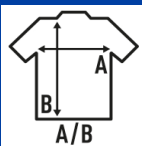

- GM - 85% Cotton / 15% Viscose

100% Cotton. Weight: 155 g/m² approx.

Box 100

Pack 100

SIZE

| EU | 3-4 | 5-6 | 7-8 | 9-11 | 12-14 |
|--------|----------------|----------------|----------------|----------------|----------------|
| Width | 30 cm 11.8" | 32 cm 12.6" | 34 cm 13.4" | 36 cm 14.2" | 38 cm 15" |
| Length | 42 cm 16.5" | 45 cm 17.7" | 48 cm 18.9" | 51 cm 20.1" | 54 cm 21.3" |