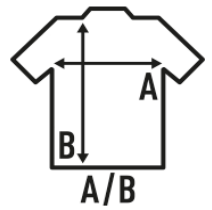

TONGA KID

T-shirt for girls with short sleeves, slightly fitted, with a fine collar and 100% cotton. Removable label.

Details:

- Single jersey.
- Slightly fitted.
- 1x1 rib on collar.
- GM - 85% Cotton / 15% Viscose
- Removable label

100% Cotton. Weight: 155 g/m² approx.

Box 100

Pack 100

SIZE

EU	3-4	5-6	7-8	9-11	12-14
Width	30 cm 11.8"	32 cm 12.6"	34 cm 13.4"	36 cm 14.2"	38 cm 15"
Length	42 cm 16.5"	45 cm 17.7"	48 cm 18.9"	51 cm 20.1"	54 cm 21.3"