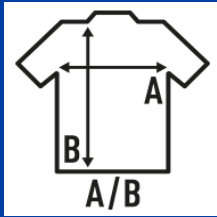

TUVALU KID

Girl's tank top with swimmer's back with 2x1 ribbed rear fold, 100% cotton. Removable label.

Details:

- 1x1 rib on collar.
- Sheering at racerback seam and 2x1 rib.
- Removable label.

100% cotton. Weight: 170 g/m². approx.

SIZE

EU	3-4	5-6	7-8	9-11	12-14
Width	26 cm 10.2"	28 cm 11"	30 cm 11.8"	32 cm 12.6"	34 cm 13.4"
Length	42 cm 16.5"	44 cm 17.3"	47 cm 18.5"	50 cm 19.7"	56 cm 22"

White
(WH)

Black
(BK)

Red
(RD)

Navy
(NY)

Aqua
(AQ)