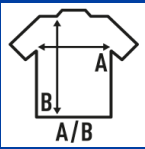

TUVALU KID

Girl's tank top with swimmer's back with 2x1 ribbed rear fold, 100% cotton. Removable label.

Details:

- 1x1 rib on collar.
- Sheering at racerback seam and 2x1 rib.
- Removable label.

100% cotton. Weight: 170 g/m². approx.

SIZE

EU	3-4	5-6	7-8	9-11	12-14
Width	26 cm 10.2"	28 cm 11"	30 cm 11.8"	32 cm 12.6"	34 cm 13.4"
Length	42 cm 16.5"	44 cm 17.3"	47 cm 18.5"	50 cm 19.7"	56 cm 22"

White
(WH)

Pink
(PK)

Black
(BK)

Sky Blue
(SK)