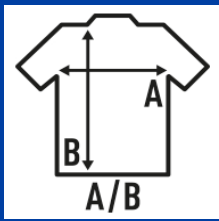

REGULAR T-SHIRT MAN

Basic t-shirt for men with short sleeves, 100% cotton. Ideal for personalizing with silkscreen, vinyl, transfer and digital printing. Also available for women, children and large sizes (Curves line), from size XS to 5XL.

Details:

- Tubular fit.
- Double needle stitching in sleeves and bottom hem for extra durability.
- Shoulder-to-shoulder taping.
- Ribbed collar with elastane.
- CM and Fluor side-seamed.
- 3XL: BK, NY, RB, WH, RD, OR, SY, GM, GF, TU, DN, LM, KG, BG
- 4XL-5XL: WH, GM, BK, SY, OR, RD, RB, NY, BG.
- GM - 85% Cotton / 15% Viscose
- AS - 98% Cotton / 2% Viscose
- Fluor - 100% Polyester
- Heather: 65% Polyester / 35% Cotton
- DNH - 60% Cotton / 40% Polyester
- Removable label

100% preshrunk Cotton. Weight: 155 g/m² approx.

Box 100

Pack 100

SIZE

EU	XS	S	M	L	XL	XXL	XXXL	4XL	4XL
Width	48 cm 18.9"	51 cm 20.1"	53 cm 20.9"	56 cm 22"	58 cm 22.8"	61 cm 24"	66 cm 26"	68 cm 26.8"	68 cm 26.8"
Length	68 cm 26.8"	70 cm 27.6"	72 cm 28.3"	74 cm 29.1"	76 cm 29.9"	78 cm 30.7"	82 cm 32.3"	84 cm 33.1"	84 cm 33.1"