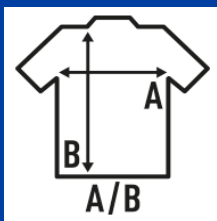

REGULAR LS T-SHIRT KING SIZE

Basic long sleeve men t-shirt without cuffs. Removable label. Ideal to personalize with silkscreen, vinyl and transfer. 10 colors and from size XS to 3 XL. Also available for women and children.

Details:

- Double needle stitching in collar, sleeves and bottom hem for extra durability.
- Ribbed collar with elastane.
- Shoulder-to-shoulder taping
- 155 - 160 g/m² approx.
- 100% preshrunk Cotton
- GM - 85% Cotton / 15% Viscose
- Removable label

100% preshrunk cotton. Weight: 155-160 g/m². approx.

Box 50

Pack 50

SIZE

	4XL	5XL
EU	4XL	5XL
Width	68 cm 26.8"	72 cm 28.3"
Length	84 cm 33.1"	82 cm 32.3"

White
(WH)

Black
(BK)

Red
(RD)