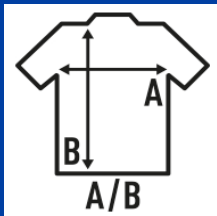

## REGULAR LS T-SHIRT

**Basic long sleeve men t-shirt without cuffs.** Removable label. Ideal to personalize with silkscreen, vinyl and transfer. 10 colors and from size XS to 3 XL. Also available for women and children.

**Details:**

- Double needle stitching in sleeves and bottom hem for extra durability.
- Ribbed collar with elastane.
- Shoulder-to-shoulder taping
- Removable label

**Composition:**

- GM - 85% Cotton / 15% Viscose

### SIZE

EU	XS	S	M	L	XL	XXL	3XL	4XL	5XL
Width	48 cm 18.9"	51 cm 20.1"	53 cm 20.9"	56 cm 22"	58 cm 22.8"	61 cm 24"	66 cm 26"	68 cm 26.8"	72 cm 28.3"
Length	68 cm 26.8"	70 cm 27.6"	72 cm 28.3"	74 cm 29.1"	76 cm 29.9"	78 cm 30.7"	82 cm 32.3"	84 cm 33.1"	88 cm 34.6"