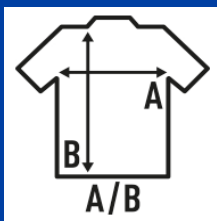

REGULAR LS T-SHIRT

Basic long sleeve men t-shirt without cuffs. Removable label. Ideal to personalize with silkscreen, vinyl and transfer. 10 colors and from size XS to 3 XL. Also available for women and children.

Details:

- Double needle stitching in sleeves and bottom hem for extra durability.
- Ribbed collar with elastane.
- Shoulder-to-shoulder taping
- 155 - 160 g/m² approx.
- 100% preshrunk Cotton
- GM - 85% Cotton / 15% Viscose
- Removable label

100% preshrunk cotton. Weight: 155-160 g/m². approx.

SIZE

EU	XS	S	M	L	XL	XXL	3XL	4XL	5XL
Width	48 cm 18.9"	51 cm 20.1"	53.50 cm 21.1"	56 cm 22"	58.50 cm 23"	61 cm 24"	66 cm 26"	68 cm 26.8"	72 cm 28.3"
Length	68 cm 26.8"	70 cm 27.6"	72 cm 28.3"	74 cm 29.1"	76 cm 29.9"	78 cm 30.7"	82 cm 32.3"	84 cm 33.1"	82 cm 32.3"