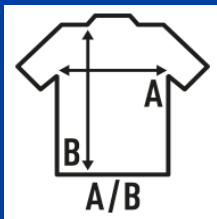

## REGULAR HIT LS T-SHIRT

**Basic men long sleeve t-shirt with cuffs, 100% cotton.** Removable label. Ideal for personalizing with screen printing, vinyl, transfer. Available in 6 colors and from size XS to 3XL.

Details:

- Long sleeve T-shirt with cuffs.
- Tubular fit.
- Double needle stitching in sleeves and bottom hem for extra durability.
- Ribbed collar with elastane.
- Shoulder-to-shoulder taping.
- 170 g/m<sup>2</sup> approx.
- 100% preshrunk Cotton
- GM - 85% Cotton / 15% Viscose
- Removable label

### SIZE

EU	XS	S	M	L	XL	XXL	3XL
Width	48 cm 18.9"	51 cm 20.1"	53,5 cm 20.9"	56 cm 22"	58 cm 22.8"	61 cm 24"	66 cm 26"
Length	68 cm 26.8"	70 cm 27.6"	72 cm 28.3"	74 cm 29.1"	76 cm 29.9"	78 cm 30.7"	82 cm 32.3"