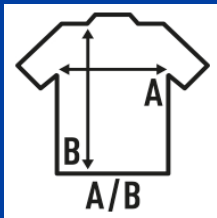

Details:

- Tubular fit.
- Double needle stitching in sleeves and bottom hem for extra durability.
- Ribbed collar with elastane.
- Shoulder-to-shoulder taping
- PFD side-seamed.
- GM - 85% Cotton / 15% Viscose
- AS - 98% Cotton / 2% Viscose
- XS - 3XL : BK, NY, RB, WH, RD, GM, SY
- Removable label

100% preshrunk cotton. Weight: 185-190 g/m². approx.

Box 100

Pack 100

SIZE

EU	XS	S	M	L	XL	XXL	3XL	4XL	5XL
Width	48 cm 18.9"	51 cm 20.1"	53 cm 20.9"	56 cm 22"	58 cm 22.8"	61 cm 24"	66 cm 26"	68 cm 26.8"	72 cm 28.3"
Length	68 cm 26.8"	70 cm 27.6"	72 cm 28.3"	74 cm 29.1"	76 cm 29.9"	78 cm 30.7"	82 cm 32.3"	84 cm 33.1"	88 cm 34.6"