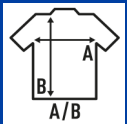

REGULAR PREMIUM T-SHIRT/KING SIZE

Adult short sleeve T-shirt. Tubular fabric. Lycra rib neck. Double stitch on sleeves and bottom. Shoulder to shoulder tape. XS - 3XL :: BK, NY, RB, WH, RD, GM, SY Grey Melange: 85% cotton / 15% polyester. Ash Melange: 98% cotton / 2% polyester.

100% preshrunk carded cotton. Gramage: 190 gsm.

Box 50 uds.

SIZE

EU

Width

Length

4XL

68 cm
26.8"

84 cm
33.1"

5XL

72 cm
28.3"

88 cm
34.6"

White
(WH)

Black
(BK)

Red
(RD)

Navy
(NY)