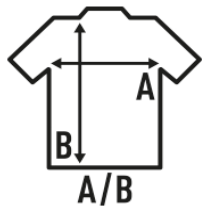

T-SHIRT BABY

T-shirt for baby of short sleeve, 100% cotton. Ideal for screen printing or personalize with transfer or vinyl. Available in 17 colors and from size 0 to 2 years.

Details:

- 1x1 rib on collar.
- Buttons in size 0.
- Side-seamed.
- Shoulder-to-shoulder taping.
- GM - 85% Cotton / 15% Viscose
- Removable label

100% preshrunk Cotton. Weight: 155 g/m²

Box 100

Pack 100

SIZE

EU	0	1	2
Width	23 cm 9.1"	25 cm 9.8"	30 cm 11.8"
Length	34 cm 13.4"	35 cm 13.8"	37 cm 14.6"

White
(WH)

Black
(BK)

Orange
(OR)