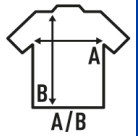

SIZE

EU

Width

Length

0

23 cm
9.1"

34 cm
13.4"

1

25 cm
9.8"

35 cm
13.8"

2

30 cm
11.8"

37 cm
14.6"

White (WH)

Orange (OR)

Black (BK)

Pink (PK)

Red (RD)

Pistachio (PT)

Navy (NY)

Purple (PU)

Royal Blue (RB)

Sky Blue (SK)

Fuchsia (FU)

Gold (SY)

Grey Melange (GM)

Turquoise (TU)

Lime (LM)

Azalea (AL)

Light Yellow (LY)

NEW COLORS

WA
Walnut

BT
Butter Cream

PV
Pink Vintage

MO
Moss Green