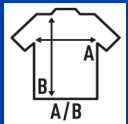

SIZE

EU

Width

Length

3M

20 cm
7.9"

38 cm
15"

6M

22 cm
8.7"

40 cm
15.7"

9M

24 cm
9.4"

42 cm
16.5"

12M

26 cm
10.2"

44 cm
17.3"

18M

28 cm
11"

46 cm
18.1"

White (WH)

Sky Blue (SK)

Black (BK)

Azalea (AL)

Red (RD)

Navy (NY)

Royal Blue (RB)

Grey Melange (GM)

Light Yellow (LY)

Orange (OR)

Pink (PK)

NEW COLORS

WA
Walnut

BT
Butter Cream

PV
Pink Vintage

MO
Moss Green