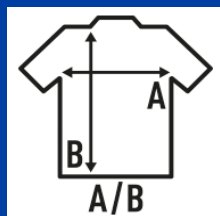

BODY BABY

Short-sleeved baby body, 100% cotton. Ideal to personalize with silkscreen, vinyl or transfer. Available in 11 colors and from size 3 to 18 months. Removable label.

Details:

- Snap fasteners in shoulder and bottom hem.
- 1x1 rib on collar.
- Removable label

Composition:

- GM - 85% Cotton / 15% Viscose

100% cotton. Weight: 170 g/m².

Box 50

Pack 50

SIZE

EU	3M	6M	9M	12M	18M
Width	20 cm 7.9"	22 cm 8.7"	24 cm 9.4"	26 cm 10.2"	28 cm 11"
Length	38 cm 15"	40 cm 15.7"	42 cm 16.5"	44 cm 17.3"	46 cm 18.1"