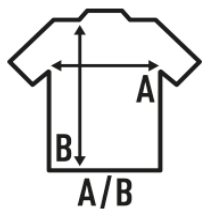

## LS BABY UNISEX BODY

**Long sleeve baby body, 100% cotton.** Ideal to personalize with silkscreen, vinyl or transfer. Available in 5 colors and from size 3 to 12 months. Removable label.

Details:

- Snap fasteners in shoulder and bottom hem.
- 1x1 rib on collar.
- 170 g/m<sup>2</sup>
- 100% Cotton
- GM - 85% Cotton / 15% Viscose
- Removable label

### SIZE

EU	3M	6M	9M	12M	18M
Width	20 cm 7.9"	22 cm 8.7"	24 cm 9.4"	26 cm 10.2"	28 cm 11"
Length	38 cm 15"	40 cm 15.7"	42 cm 16.5"	44 cm 17.3"	46 cm 18.1"

White  
(WH)

Black  
(BK)

Grey Melange  
(GM)

Pink  
(PK)