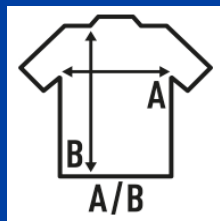

- Single jersey.
- Snap fasteners in shoulder and bottom hem.
- 1x1 rib on collar.
- 145 g/m²
- 100% Cotton
- GM - 85% Cotton / 15% Viscose
- Removable label

100% Cotton. Weight: 145 g/m² approx.

Box 50

Pack 50

SIZE

EU	3M	6M	9M	12M	18M
Width	20 cm 7.9"	22 cm 8.7"	24 cm 9.4"	26 cm 10.2"	28 cm 11"
Length	38 cm 15"	40 cm 15.7"	42 cm 16.5"	44 cm 17.3"	46 cm 18.1"

White
(WH)

Sky Blue
(SK)

Black
(BK)

Azalea
(AL)