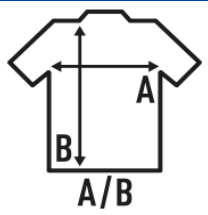

Details:

- Snap fasteners in shoulder and bottom hem.
- 1x1 rib on collar.
- 170 g/m<sup>2</sup>
- 100% Cotton
- GM - 85% Cotton / 15% Viscose
- Removable label

100% cotton. Weight: 170 g/m<sup>2</sup>

Box 50

### SIZE

EU	3M	6M	9M	12M	18M
Width	23 cm 9.1"	24,5 cm 9.4"	25 cm 9.8"	26 cm 10.2"	28 cm 11"
Length	41,5 cm 16.1"	44 cm 17.3"	46 cm 18.1"	48 cm 18.9"	50 cm 19.7"

White  
(WH)

Black  
(BK)

Grey Melange  
(GM)