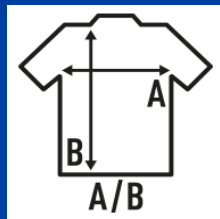

REGULAR LADY LS

Blank t-shirt for women with long sleeves without cuffs. Removable label. Ideal to personalize with silkscreen, vinyl and transfer. 7 colors and from size S to XXL. Also available for men and children.

Details:

- Double needle stitching in collar, sleeves and bottom hem for extra durability.
- 1x1 rib on collar.
- 155 g/m² approx.
- 100% preshrunk Cotton
- GM - 85% Cotton / 15% Viscose
- Removable label

100% preshrunk cotton. Gramage: 155 gsm.

Box 50

Pack 10

SIZE

EU	S	M	L	XL	XXL
Width	40 cm 15.7"	42 cm 16.5"	44 cm 17.3"	46 cm 18.1"	48 cm 18.9"
Length	60 cm 23.6"	61,5 cm 24"	63 cm 24.8"	64 cm 25.2"	66 cm 26"