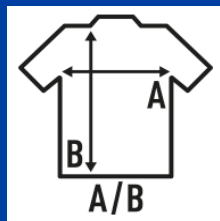

LADY REGULAR LS COMFORT

Blank t-shirt for women with long sleeves without cuffs. Removable label. Ideal to personalize with silkscreen, vinyl and transfer. 7 colors and from size S to XXL. Also available for men and children.

Details:

- Double needle stitching in sleeves and bottom hem for extra durability.
- 1x1 rib on collar.
- 155 g/m² approx.
- 100% preshrunk Cotton
- GM - 85% Cotton / 15% Viscose
- Removable label

100% preshrunk cotton. Weight: 155 g/m². approx.

Box 50

Pack 50

SIZE

EU	S	M	L	XL	XXL
Width	42 cm 16.5"	44 cm 17.3"	46 cm 18.1"	48 cm 18.9"	50 cm 19.7"
Length	60 cm 23.6"	62 cm 24.4"	64 cm 25.2"	66 cm 26"	68 cm 26.8"

White
(WH)

Black
(BK)

Red
(RD)

Navy
(NY)