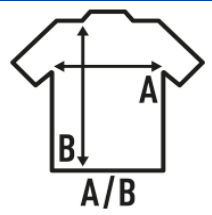

Details:

- Long sleeve T-shirt with cuffs.
- Tubular fit.
- Double needle stitching in sleeves and bottom hem for extra durability.
- Ribbed collar with elastane.
- Shoulder-to-shoulder taping.
- 170 g/m<sup>2</sup> approx.
- 100% preshrunk Cotton
- GM - 85% Cotton / 15% Viscose
- Removable label

### SIZE

EU	S	M	L	XL	XXL
Width	42 cm 16.5"	44 cm 17.3"	46 cm 18.1"	48 cm 18.9"	50 cm 19.7"
Length	60 cm 23.6"	62 cm 24.4"	64 cm 25.2"	66 cm 26"	68 cm 26.8"

White  
(WH)

Black  
(BK)

Red  
(RD)

Navy  
(NY)

Royal Blue  
(RB)