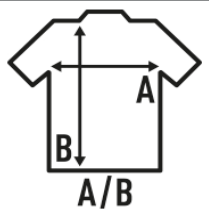

URBAN BACK TAIL

Men's t-shirt short sleeve, irregular scallop bottom. Back panel longer than front one.

100% cotton. 150-155gsm

Box 50

Pack 50

SIZE

EU	S	M	L	XL	XXL
Width	48 cm 18.9"	52 cm 20.5"	56 cm 22"	60 cm 23.6"	63 cm 24.8"
Length	76 cm 29.9"	79 cm 31.1"	81 cm 31.9"	84 cm 33.1"	86 cm 33.9"