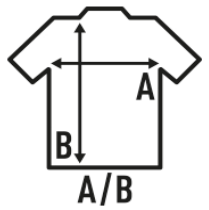

URBAN BACK TAIL

Men's t-shirt short sleeve, irregular scallop bottom. Back panel longer than front one.

100% cotton. 150-155gsm

Box 50

Pack 50

SIZE

EU	S	M	L	XL	XXL
Width	48 cm 18.9"	52 cm 20.5"	56 cm 22"	60 cm 23.6"	63 cm 24.8"
Length	76 cm 29.9"	79 cm 31.1"	81 cm 31.9"	84 cm 33.1"	86 cm 33.9"