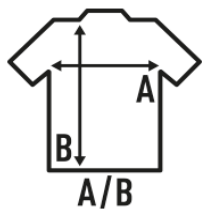

## UNISEX URBAN BEACH

Unisex tank top and swimmer's back, 100% cotton and removable label. Tank top ideal for the beach or for sports. Available in 7 colors and from size XS to XL.

Details:

- Self-fabric collar and armholes.
- Racerback.
- Braided low sleeve opening.
- 150 - 155 g/m<sup>2</sup> approx.
- 100% Cotton
- Fluor - 100% Polyester
- Removable label

### SIZE

EU	XS	S	M	L	XL
Width	48 cm 18.9"	50 cm 19.7"	52 cm 20.5"	54 cm 21.3"	56 cm 22"
Length	70 cm 27.6"	72 cm 28.3"	74 cm 29.1"	76 cm 29.9"	78 cm 30.7"

White  
(WH)

Black  
(BK)

Red  
(RD)

Royal Blue  
(RB)