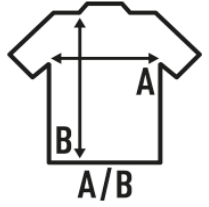

BEACH UNISEX

Unisex tank top and swimmer's back, 100% cotton and removable label. Tank top ideal for the beach or for sports. Available in 7 colors and from size XS to XL.

Details:

- Self-fabric collar and armholes.
- Racerback.
- Braided low sleeve opening.
- Fluor - 100% Polyester
- Removable label

100% Cotton. Weight: 150-155 g/m² approx.

Box 50

Pack 50

SIZE

EU	XS	S	M	L	XL
Width	48 cm 18.9"	50 cm 19.7"	52 cm 20.5"	54 cm 21.3"	56 cm 22"
Length	70 cm 27.6"	72 cm 28.3"	74 cm 29.1"	76 cm 29.9"	78 cm 30.7"