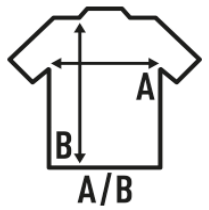

Details:

- Slub fabric.
- Self-fabric raw edge collar and cuffs.
- Removable label

100% Cotton. Weight: 120 g/m²

Box 50

Pack 50

SIZE

EU	XS	S/M	L
Width	52 cm 20.5"	54 cm 21.3"	58 cm 22.8"
Length	70 cm 27.6"	72 cm 28.3"	76 cm 29.9"