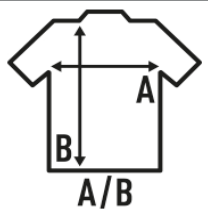

MAN URBAN TANK TOP

Sleeveless t-shirt for men, 100% cotton. Removable label. Available in 5 colors and from size S to XXL.

Details:

- 1x1 rib on collar.
- Single jersey.
- Double needle stitching in collar, sleeves and bottom hem for extra durability.
- 150 - 155 g/m² approx.
- 100% preshrunk Cotton
- AS - 98% Cotton / 2% Viscose
- Removable label

100% preshrunk Cotton. Weight: 150-155 g/m² approx.

Box 50

Pack 50

SIZE

EU	S	M	L	XL	XXL
Width	48 cm 18.9"	51 cm 20.1"	53,5 cm 20.9"	56 cm 22"	58,5 cm 22.8"
Length	70 cm 27.6"	72 cm 28.3"	74 cm 29.1"	76 cm 29.9"	80 cm 31.5"