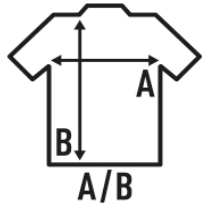

MAN URBAN TANK TOP

Sleeveless t-shirt for men, 100% cotton. Removable label. Available in 5 colors and from size S to XXL.

Details:

- 1x1 rib on collar.
- Single jersey.
- Double needle stitching in collar, sleeves and bottom hem for extra durability.
- 150 - 155 g/m² approx.
- 100% preshrunk Cotton
- AS - 98% Cotton / 2% Viscose
- Removable label

100% preshrunk Cotton. Weight: 150-155 g/m² approx.

Box 50

Pack 50

SIZE

EU	S	M	L	XL	XXL
Width	48 cm 18.9"	51 cm 20.1"	53 cm 20.9"	56 cm 22"	58 cm 22.8"
Length	70 cm 27.6"	72 cm 28.3"	74 cm 29.1"	76 cm 29.9"	80 cm 31.5"