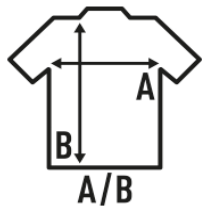

MAN URBAN TANK TOP

Sleeveless t-shirt for men, 100% cotton. Removable label. Available in 5 colors and from size S to XXL.

Details:

- 1x1 rib on collar.
- Single jersey.
- Double needle stitching in collar, sleeves and bottom hem for extra durability.
- 150 - 155 g/m² approx.
- 100% preshrunk Cotton
- AS - 98% Cotton / 2% Viscose
- Removable label

100% preshrunk Cotton. Weight: 150-155 g/m² approx.

Box 50

Pack 50

SIZE

EU	S	M	L	XL	XXL
Width	48 cm 18.9"	51 cm 20.1"	53 cm 20.9"	56 cm 22"	58 cm 22.8"
Length	70 cm 27.6"	72 cm 28.3"	74 cm 29.1"	76 cm 29.9"	80 cm 31.5"