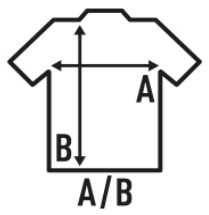

KID URBAN SEA UNISEX

White unisex t-shirt for children with short sleeves, with collar, sleeves and unfinished hem, 100% cotton. Removable label.

Details:

- Decorative chain stitches on collar, sleeves and hem.
- Sleeves and hem with raw edges.
- Side vents.
- 155 g/m²
- 100% Cotton
- Removable label

100% Cotton. Weight: 155 g/m²

Box 50

Pack 50

SIZE

EU	1-2	3-4	5-6	7-8	9-11	12-14
Width	29,5 cm 11.4"	32 cm 12.6"	35,5 cm 13.8"	38 cm 15"	41 cm 16.1"	43,5 cm 16.9"
Length	40 cm 15.7"	44 cm 17.3"	49 cm 19.3"	52,5 cm 20.5"	58 cm 22.8"	61 cm 24"