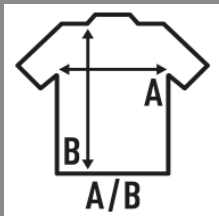

ARUBA

Basic tank top for girl with swimmer back and slightly fitted. Removable label. Available in 13 colors and from size XS to XL.

Details:

- Racerback tank top.
- 1x1 rib on collar.
- Racerback.
- Removable label

100% Combed Cotton. Weight: 200 g/m²

Box 50

Pack 50

SIZE

EU	XS	S	M	L	XL
Width	36 cm 14.2"	38 cm 15"	40 cm 15.7"	42 cm 16.5"	44 cm 17.3"
Length	59 cm 23.2"	61 cm 24"	63 cm 24.8"	65 cm 25.6"	67 cm 26.4"

White (WH)