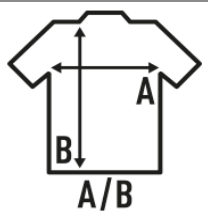

ARUBA

Basic tank top for girl with swimmer back and slightly fitted. Removable label. Available in 13 colors and from size XS to XL.

Details:

- Racerback tank top.
- 1x1 rib on collar.
- Racerback.
- 200 g/m²
- 100% Combed Cotton
- Removable label

100% Combed Cotton. Weight: 200 g/m²

SIZE

EU	XS	S	M	L	XL
Width	36 cm 14.2"	38 cm 15"	40 cm 15.7"	42 cm 16.5"	44 cm 17.3"
Length	59 cm 23.2"	61 cm 24"	63 cm 24.8"	65 cm 25.6"	67 cm 26.4"

White
(WH)

Sand
(SA)