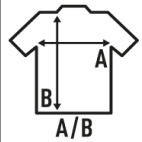

**ARUBA**

Basic tank top for girl with swimmer back and slightly fitted. Removable label. Available in 13 colors and from size XS to XL.

Details:

- Racerback tank top.
- 1x1 rib on collar.
- Racerback.
- Removable label

100% Combed Cotton. Weight: 200 g/m<sup>2</sup>

Box 50

Pack 50

**SIZE**

EU	XS	S	M	L	XL
Width	36 cm 14.2"	38 cm 15"	40 cm 15.7"	42 cm 16.5"	44 cm 17.3"
Length	59 cm 23.2"	61 cm 24"	63 cm 24.8"	65 cm 25.6"	67 cm 26.4"