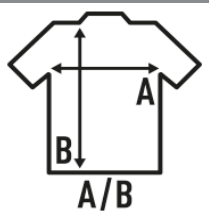

CORCEGA

Smooth t-shirt for women with very short sleeves, round neck and in single jersey, 100% cotton. Available in 3 colors. Removable label.

Details:

- Tank top.
- Single jersey.
- 120 - 125 g/m² approx.
- 100% Cotton
- Removable label

100% Cotton. Weight: 120-125 g/m². approx.

Box 50

Pack 10

SIZE

EU	S/M	L/XL
Width	46 cm 18.1"	49 cm 19.3"
Length	66 cm 26"	68 cm 26.8"

White
(WH)

Black
(BK)

Green Pastel
(GRP)