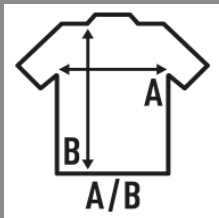

MILOS

Single jersey. Lady racer tank top with scallop bottom.

100%cotton.120gsm

SIZE						
EU	S	M	L	XL	XXL	
Width	15 cm 5.9"	16 cm 6.3"	17 cm 6.7"	18 cm 7.1"	19 cm 7.5"	
Length	27 cm 10.6"	28 cm 11"	29 cm 11.4"	30 cm 11.8"	31 cm 12.2"	