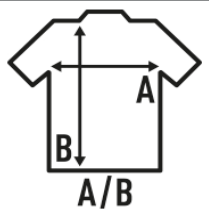

**MILOS**

Single jersey. Lady racer tank top with scallop bottom.

100% cotton. 120gsm

Box 50

Pack 10

**SIZE**

EU	S	M	L	XL	XXL
Width	15 cm 5.9"	16 cm 6.3"	17 cm 6.7"	18 cm 7.1"	19 cm 7.5"
Length	27 cm 10.6"	28 cm 11"	29 cm 11.4"	30 cm 11.8"	31 cm 12.2"