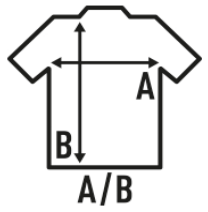

## MALDIVAS

Women's T-shirt with raglan 3/4 sleeves and wide round neck. Removable label. Available in 11 colors.

Details:

- Low neckline.
- Single jersey.
- 3/4 length raglan sleeve.
- 120 g/m<sup>2</sup>
- 50% Cotton / 50% Viscosa
- Removable label

### SIZE

EU	S/M	L/XL
Width	64 cm 25.2"	66 cm 26"
Length	63 cm 24.8"	65 cm 25.6"

White  
(WH)

Black  
(BK)

Denim  
(DN)

Fucsia  
(FU)

Tangerine  
(TG)

Turquoise  
(TU)