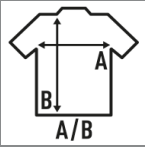

MALDIVAS

Women's T-shirt with raglan 3/4 sleeves and wide round neck. Removable label. Available in 11 colors.

Details:

- Low neckline.
- Single jersey.
- 3/4 length raglan sleeve.
- Removable label

50% Cotton / 50% Viscose. Weight: 120 g/m²

Box 50

Pack 50

SIZE

EU

Width

Length

S/M

64 cm
25.2"

63 cm
24.8"

L/XL

66 cm
26"

65 cm
25.6"

White
(WH)

Black
(BK)

Denim
(DN)

Fuchsia
(FU)