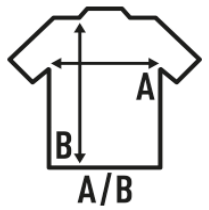

MALDIVAS

Women's T-shirt with raglan 3/4 sleeves and wide round neck. Removable label. Available in 11 colors.

Details:

- Low neckline.
- Single jersey.
- 3/4 length raglan sleeve.
- Removable label

50% Cotton / 50% Viscose. Weight: 120 g/m²

Box 50

Pack 50

SIZE

EU	S/M	L/XL
Width	64 cm 25.2"	66 cm 26"
Length	63 cm 24.8"	65 cm 25.6"

White (WH)

Black (BK)

Denim (DN)

Fucsia (FU)