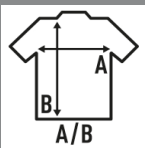

SIZE

EU

S

M

L

XL

Width

48.5 cm
19.1"

50.5 cm
19.9"

52.5 cm
20.7"

54.5 cm
21.5"

Length

66 cm
26"

68 cm
26.8"

70 cm
27.6"

72 cm
28.3"

White
(WH)

Black
(BK)

Navy
(NY)

Aqua
(AQ)

Denim
(DN)

Khaki
(KH)

Sand
(SA)

Zinc
(ZC)

Azalea
(AL)

Mustard
(MU)

Mint Green
(MG)

Ash Grey
(AY)