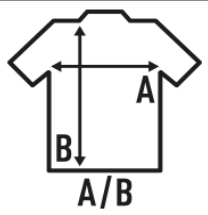

PALMA

Short sleeve t-shirt for women in single jersey, and round collar with raw edges, 100% cotton. Removable label. Available in 12 colors and from size S to XL.

Details:

- Collar with raw edges.
- Single jersey.
- 150 g/m²
- 100% Cotton
- AY - 95% Cotton / 5% Viscose
- Removable label

100% Cotton. Weight: 150 g/m²

Box 50

Pack 50

SIZE

EU	S	M	L	XL
Width	48.5 cm 19.1"	50.5 cm 19.9"	52.5 cm 20.7"	54.5 cm 21.5"
Length	66 cm 26"	68 cm 26.8"	70 cm 27.6"	72 cm 28.3"

White
(WH)

Black
(BK)

Navy
(NY)