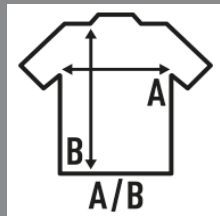

PALMA

Short sleeve t-shirt for women in single jersey, and round collar with raw edges, 100% cotton. Removable label. Available in 12 colors and from size S to XL.

Details:

- Collar with raw edges.
- Single jersey.
- 150 g/m²
- 100% Cotton
- AY - 95% Cotton / 5% Viscose
- Removable label

100% Cotton. Weight: 150 g/m²

Box 50

Pack 50

SIZE

EU	S	M	L	XL
Width	48.5 cm 19.1"	50.5 cm 19.9"	52.5 cm 20.7"	54.5 cm 21.5"
Length	66 cm 26"	68 cm 26.8"	70 cm 27.6"	72 cm 28.3"

White
(WH)

Mustard
(MU)

Black
(BK)