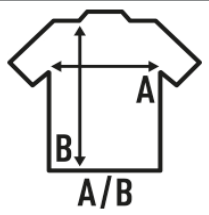

PARADISE

Flowy tank top for women with swim back design, 100% cotton. Available in 5 colors and from size S to XL. Removable label.

Details:

- Flowy tank top.
- Single jersey.
- Self-fabric collar and armholes.
- Racerback.
- 120 g/m² approx.
- 100% Cotton
- GM - 85% Cotton / 15% Viscose
- Removable label

100% Cotton. Weight: 120 g/m². approx.

Box 50

Pack 10

SIZE

EU	S	M	L	XL
Width	44 cm 17.3"	46 cm 18.1"	48 cm 18.9"	50 cm 19.7"
Length	62 cm 24.4"	64 cm 25.2"	66 cm 26"	68 cm 26.8"

White
(WH)

Black
(BK)

Red
(RD)