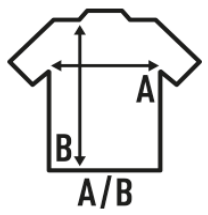

SAONA

Elastane tank top for women. Available in black and white and from size S to XL. Removable label.

Details:

- Stretchy spaghetti straps.
- Modern fit.
- 145 g/m²
- 90% Polyester / 10% spandex
- Removable label

92% Polyester / 8% Spandex. Weight: 145 g/m²

Box 50

Pack 50

SIZE

EU	S	M	L	XL
Width	34 cm 13.4"	39 cm 15.4"	44 cm 17.3"	46 cm 18.1"
Length	55,5 cm 21.7"	57 cm 22.4"	57 cm 22.4"	59,5 cm 23.2"