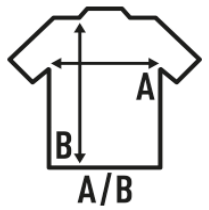

TOBAGO

Women's short-sleeved T-shirt in single jersey, wide round neck and with rolled sleeves, 100% cotton. Removable label. Available in 4 colors.

Details:

- Low neckline.
- Single jersey.
- Rolled sleeves.
- Removable label

100% Cotton. Weight: 140 g/m²

Box 50

Pack 50

SIZE

| EU | S | M | L |
|--------|----------------|----------------|----------------|
| Width | 49 cm 19.3" | 51 cm 20.1" | 53 cm 20.9" |
| Length | 66 cm 26" | 68 cm 26.8" | 72 cm 28.3" |