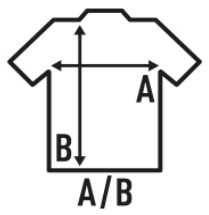

TOBAGO

Women's short-sleeved T-shirt in single jersey, wide round neck and with rolled sleeves, 100% cotton. Removable label. Available in 4 colors.

Details:

- Low neckline.
- Single jersey.
- Rolled sleeves.
- 140 g/m²
- 100% Cotton
- Removable label

100% Cotton. Weight: 140 g/m²

Box 50

Pack 50

SIZE

EU	S	M	L
Width	49 cm 19.3"	51 cm 20.1"	53 cm 20.9"
Length	66 cm 26"	68 cm 26.8"	72 cm 28.3"

White
(WH)

Black
(BK)

Coral
(CO)