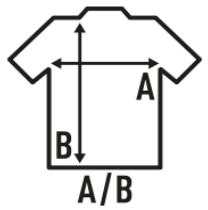

TENERIFE

Women's shirt with V-neck and slub fabric. Available in 5 colors. Removable label.

Details:

- Fashion fit.
- V-neck.
- Slub fabric.
- 120 g/m² approx.
- 100% Cotton slub
- Removable label

100% Cotton. Weight: 120 g/m². approx.

Box 50

Pack 50

SIZE

EU	S/M	L/XL
Width	64 cm 25.2"	67 cm 26.4"
Length	66 cm 26"	68 cm 26.8"