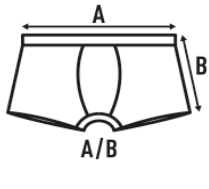

BOXER BRIEFS

Man underwear short boxer
Side seam.
Elastic band in waistband with JHK logo.

GM: 85%cotton 10%viscose 5%spandex

Rib: 53%nylon 20%polyester 27%spandex

95%cotton 5% spandex Weight: 160 g/m² approx.

SIZE

EU	XS	S	M	L	XL	XXL
Width	30 cm 11.8"	33 cm 13"	36 cm 14.2"	39 cm 15.4"	42 cm 16.5"	45 cm 17.7"
Length	25 cm 9.8"	26 cm 10.2"	28 cm 11"	29 cm 11.4"	31 cm 12.2"	32 cm 12.6"