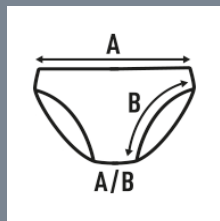

BRIEFS

Lady briefs.
Side seam.
Elastic band in waistband with JHK logo.

GM: 85%cotton 10%viscose 5%spandex

Rib: 53%nylon 20%polyester 27%spandex

95%cotton 5% spandex Weight: 160 g/m² approx.

SIZE

EU	XS	S	M	L	XL	XXL
Width	32 cm 12.6"	34 cm 13.4"	36 cm 14.2"	38 cm 15"	40 cm 15.7"	42 cm 16.5"
Length	22 cm 8.7"	23 cm 9.1"	24 cm 9.4"	25 cm 9.8"	26 cm 10.2"	27 cm 10.6"