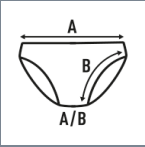

**BRIEFS**

Lady briefs.  
Side seam.  
Elastic band in waistband with JHK logo.

GM: 85%cotton 10%viscose 5%spandex

Rib: 53%nylon 20%polyester 27%spandex

95%cotton 5% spandex Weight: 160 g/m<sup>2</sup> approx.

**SIZE**

EU	XS	S	M	L	XL	XXL
Width	32 cm 12.6"	34 cm 13.4"	36 cm 14.2"	38 cm 15"	40 cm 15.7"	42 cm 16.5"
Length	22 cm 8.7"	23 cm 9.1"	24 cm 9.4"	25 cm 9.8"	26 cm 10.2"	27 cm 10.6"