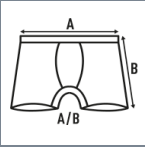

MIDWAY BRIEFS

Man underwear midway briefs.
Side seam.
Elastic band in waistband with JHK logo.

GM: 85%cotton 10%viscose 5%spandex

Rib: 53%nylon 20%polyester 27%spandex

95%cotton 5% spandex Weight: 160 g/m² approx.

SIZE

EU	XS	S	M	L	XL	XXL
Width	28 cm 11"	32 cm 12.6"	36 cm 14.2"	40 cm 15.7"	44 cm 17.3"	48 cm 18.9"
Length	29 cm 11.4"	30 cm 11.8"	31 cm 12.2"	32 cm 12.6"	33 cm 13"	34 cm 13.4"

White
(WH)

Black
(BK)

Grey Melange
(GM)