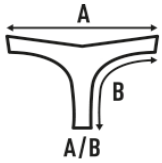

THONG

Lady thong.
Side seam.
Elastic band in waistband with JHK logo.

GM: 85%cotton 10%viscose 5%spandex

Rib: 53%nylon 20%polyester 27%spandex

95%cotton 5% spandex Weight: 160 g/m² approx.

SIZE

EU	XS	S	M	L	XL	XXL
Width	34 cm 13.4"	36 cm 14.2"	38 cm 15"	40 cm 15.7"	42 cm 16.5"	44 cm 17.3"
Length	27 cm 10.6"	28 cm 11"	29 cm 11.4"	30 cm 11.8"	31 cm 12.2"	32 cm 12.6"