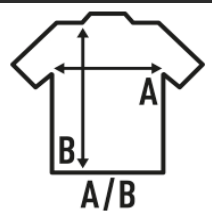

WEMBLEY

Men's windbreaker with full zip, side pockets, adjustable cuffs, hood with hooks and contrast decorative trim. Available from size XS to XXL.

Details:

- Windbreaker.
- Full zip.
- Contrast decorative edging.
- Hand pockets.
- Elasticated cuffs.
- Hood with brackets.
- 100% Polyester
- Printed label on the neck

100% Polyester

Box 25

Pack 1

SIZE

EU	XS	S	M	L	XL	2XL
Width	50 cm 19.7"	59 cm 23.2"	61 cm 24"	63 cm 24.8"	65 cm 25.6"	67 cm 26.4"
Length	62 cm 24.4"	65 cm 25.6"	66 cm 26"	67 cm 26.4"	68 cm 26.8"	69 cm 27.2"