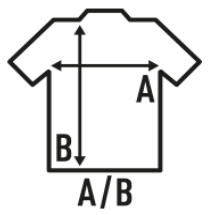

BOSTON

Men's V-neck sweater.
Fitted cut.
Ribbed collar, cuffs and hem.
Soft touch.

80% VISCOSE 20% NYLON 300 gsm.

Box 25

Pack 1

SIZE

EU	S	M	L	XL	XXL
Width	48 cm 18.9"	50 cm 19.7"	52 cm 20.5"	54 cm 21.3"	56 cm 22"
Length	65 cm 25.6"	67 cm 26.4"	69 cm 27.2"	71 cm 28"	73 cm 28.7"