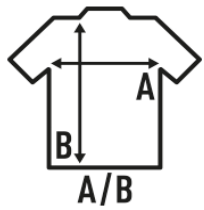

URBAN BACK TAIL

Men's t-shirt short sleeve, irregular scallop bottom. Back panel longer than front one.

100%cotton.150-155gsm

Box/Box 50

Pack/Pack 50

SIZE/Size

EU	S	M	L	XL	XXL
Width	48 cm	52 cm	56 cm	60 cm	63 cm
Longueur	76 cm	79 cm	81 cm	84 cm	86 cm