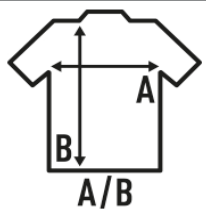

URBAN BACK TAIL

Men's t-shirt short sleeve, irregular scallop bottom. Back panel longer than front one.

100% cotton. 150-155gsm

Box/Box 50

Pack/Pack 50

SIZE/Size

EU	S	M	L	XL	XXL
Width	48 cm	52 cm	56 cm	60 cm	63 cm
Longueur	76 cm	79 cm	81 cm	84 cm	86 cm

White
(WH)

Black
(BK)