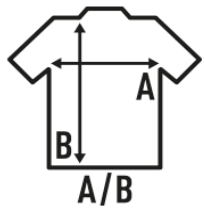

MILOS

Single jersey. Lady racer tank top with scallop bottom.

100% cotton. 120gsm

Box/Box 50

Pack/Pack 10

SIZE/Size

EU	S	M	L	XL	XXL
Width	15 cm	16 cm	17 cm	18 cm	19 cm
Longueur	27 cm	28 cm	29 cm	30 cm	31 cm