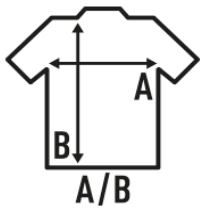

URBAN BACK TAIL

Men's t-shirt short sleeve, irregular scallop bottom. Back panel longer than front one.

100% cotton. 150-155gsm

Box/Box 50

Pack/Pack 50

SIZE/Size

EU	S	M	L	XL	XXL
Width	48 cm	52 cm	56 cm	60 cm	63 cm
	76 cm	79 cm	81 cm	84 cm	86 cm