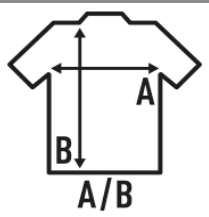

URBAN BACK TAIL

Men's t-shirt short sleeve, irregular scallop bottom. Back panel longer than front one.

100% cotton. 150-155gsm

Box/Box 50

Pack/Pack 50

SIZE/Size

EU	S	M	L	XL	XXL
Width	48 cm	52 cm	56 cm	60 cm	63 cm
	76 cm	79 cm	81 cm	84 cm	86 cm