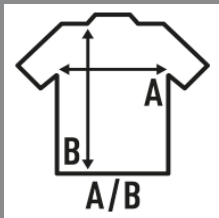

MILOS

Single jersey. Lady racer tank top with scallop bottom.

100% cotton. 120gsm

Box/Box 50

Pack/Pack 10

SIZE/Size

EU	S	M	L	XL	XXL
Width	15 cm	16 cm	17 cm	18 cm	19 cm
	27 cm	28 cm	29 cm	30 cm	31 cm

White (WH)