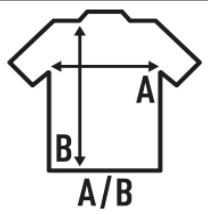

MILOS

Single jersey. Lady racer tank top with scallop bottom.

100% cotton. 120gsm

Box/Box 50

Pack/Pack 10

SIZE/Size

EU	S	M	L	XL	XXL
Width	15 cm	16 cm	17 cm	18 cm	19 cm
	27 cm	28 cm	29 cm	30 cm	31 cm

White (WH)