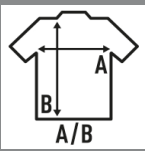

**MILOS**

Single jersey. Lady racer tank top with scallop bottom.

100% cotton. 120gsm

Box/Box 50

Pack/Pack 10

**SIZE/Size**

EU	S	M	L	XL	XXL
Width	15 cm	16 cm	17 cm	18 cm	19 cm
	27 cm	28 cm	29 cm	30 cm	31 cm