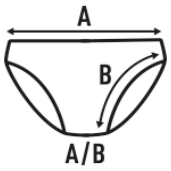

BRIEFS

Slip da donna.
Cucitura laterale.
Fascia elastica in vita con logo JHK.

GM: 85% cotone 10%viscosa 5%spandex

Rib: 53%nylon 20%Poliestere 27%spandex

95% cotone / 5% Spandex.Peso: 160 g/m² approx.

Box/Box 25

Pack/Pack 1

SIZE/Size

EU	XS	S	M	L	XL	XXL
Width	32 cm	34 cm	36 cm	38 cm	40 cm	42 cm
	22 cm	23 cm	24 cm	25 cm	26 cm	27 cm

White
(WH)

Black
(BK)

Grey Melange
(GM)