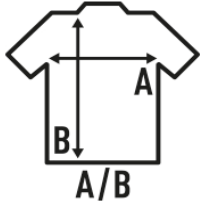

URBAN BACK TAIL

Men's t-shirt short sleeve, irregular scallop bottom. Back panel longer than front one.

100% cotton. 150-155gsm

Box/Box 50

Pack/Pack 50

SIZE/Size

EU	S	M	L	XL	XXL
Width	48 cm	52 cm	56 cm	60 cm	63 cm
Długość	76 cm	79 cm	81 cm	84 cm	86 cm