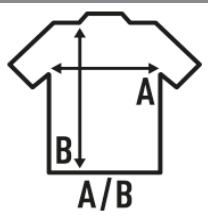

URBAN BACK TAIL

Men's t-shirt short sleeve, irregular scallop bottom. Back panel longer than front one.

100% cotton. 150-155gsm

Box/Box 50

Pack/Pack 50

SIZE/Size

EU	S	M	L	XL	XXL
Width	48 cm	52 cm	56 cm	60 cm	63 cm
Długość	76 cm	79 cm	81 cm	84 cm	86 cm

White
(WH)

Black
(BK)