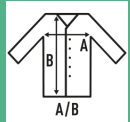

SIZE/Size

EU	XS	S	M	L	XL	XXL
Width	56 cm	60 cm	64 cm	68 cm	72 cm	76 cm
	68 cm	69 cm	70 cm	71 cm	72 cm	74 cm

Black
(BK)

Navy
(NY)

Grey Melange
(GM)

Butter Cream
(BT)

Teal
(TE)

Future Dark
(FD)

NEW COLORS

WH
White

CH
Chocolate

GF
Graphite

SK
Sky Blue

SL
Silver

ML
Mauve Light