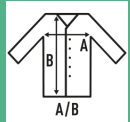

KANGAROO OVERSIZE UNISEX

Hooded sweatshirt.
Design de gola cruzada.
Canelado em elastano 2x1 nos punhos e parte inferior.
Bolso canguru.

GM: 73% Algodão / 20% Poliéster / 7% Viscose.

80% Algodão / 20% Poliéster. 320 g/m² approx.

Box/Box 25 uds.

SIZE/Size

EU	XS	S	M	L	XL	XXL
Width	56 cm	60 cm	64 cm	68 cm	72 cm	76 cm
	68 cm	69 cm	70 cm	71 cm	72 cm	74 cm

Black
(BK)

Navy
(NY)

Grey Melange
(GM)

Butter Cream
(BT)

Teal
(TE)